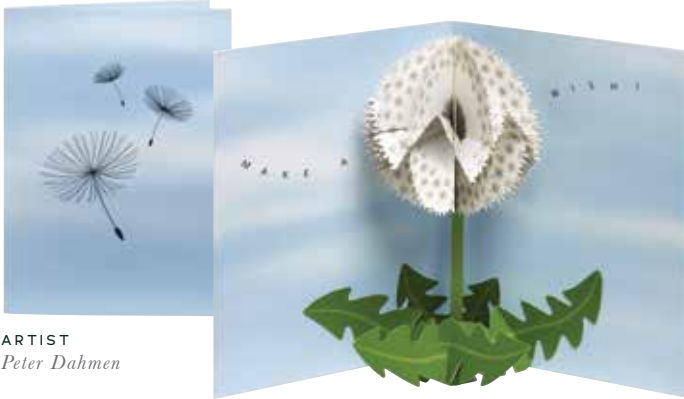

MoMA

EVERYDAY BOXED CARDS

The Museum of Modern Art (MoMA) is not only famous for its incredible collection; MoMA is also known for its discerning taste—requiring all potential products to pass through multiple design filters. Products are then evaluated by MoMA's renowned curatorial department, established in 1932 as the first of its kind to focus solely on architecture and design. MoMA's design collection is ever-changing, a reflection of the evolving field of design itself. We are honored to be MoMA's exclusive distributor of greeting cards in North America.

EVERYDAY CARDS

Paper-engineered greeting cards. Comes in boxes of 6 cards.

DANDELION WISHES

ARTIST
Peter Dahmen

FFEATURES		ENVELOPE	
<i>pop-up, laser cutting</i>		<i>green</i>	
FRONT COPY		INSIDE COPY	
<i>none</i>		<i>make a wish!</i>	
SIZE		SKU #	
<i>4.5"x6.25"</i>		<i>MOMA800210</i>	