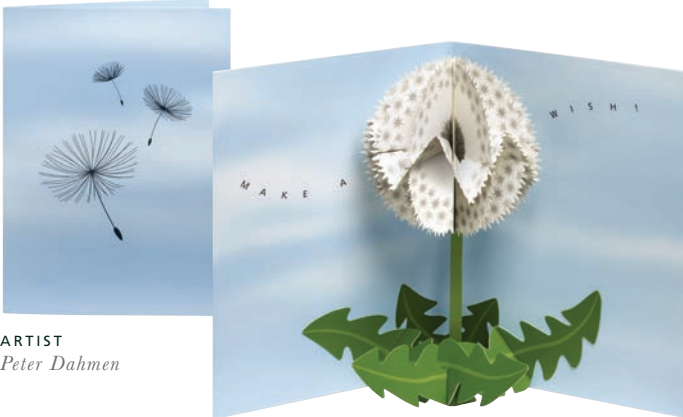

CHEERFUL GERANIUM

ARTIST
Jann Johnson

PRICE WHOLESALE/RETAIL

FEATURES	ENVELOPE
<i>3D elements</i>	<i>green</i>
GREETINGS	
<i>blank</i>	
SIZE	SKU #
<i>4.25"x 5.5"</i>	<i>MOMA801014</i>

DANDELION WISHES

ARTIST
Peter Dahmen