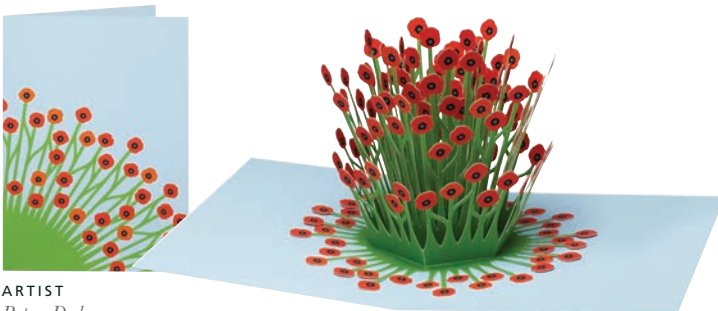

BLOOMING POPPIES

ARTIST
Peter Dahmen

PRICE WHOLESALE/RETAIL

FEATURES	ENVELOPE
<i>pop-up</i>	<i>green</i>
GREETINGS	
<i>none</i>	
SIZE	SKU #
4.5"x6.25"	MOMA120068