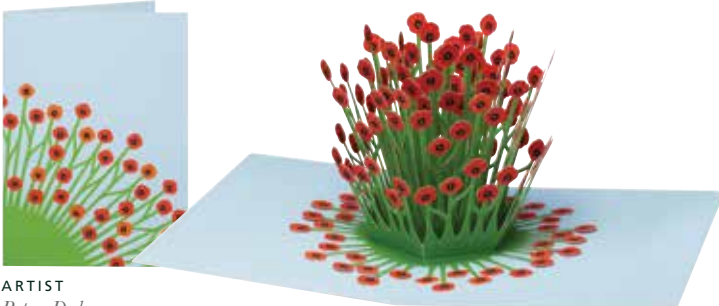

BLOOMING POPPIES

ARTIST
Peter Dahmen

FEATURES	ENVELOPE
<i>pop-up</i>	<i>green</i>
FRONT COPY	INSIDE COPY
<i>none</i>	<i>none</i>
SIZE	SKU #
4.5"x6.25"	MOMA120068