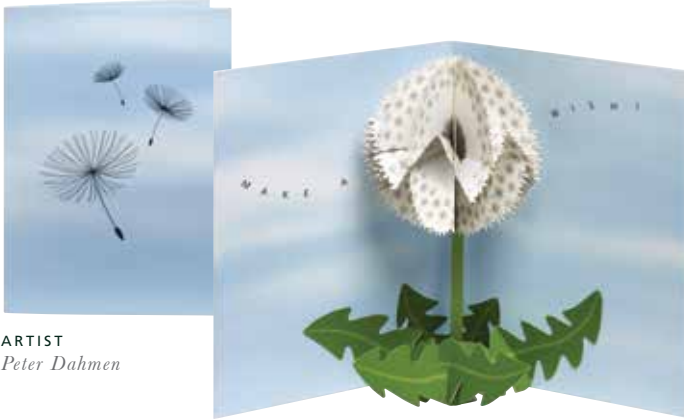

EVERYDAY CARDS

Paper-engineered greeting cards. Packaged in boxes of 6 cards

DANDELION WISHES

ARTIST
Peter Dahmen

FEATURES	ENVELOPE
<i>pop-up, laser cutting</i>	<i>green</i>
FRONT COPY	INSIDE COPY
<i>none</i>	<i>make a wish!</i>
SIZE	SKU #
<i>4.5"x6.25"</i>	<i>MOMA800210</i>