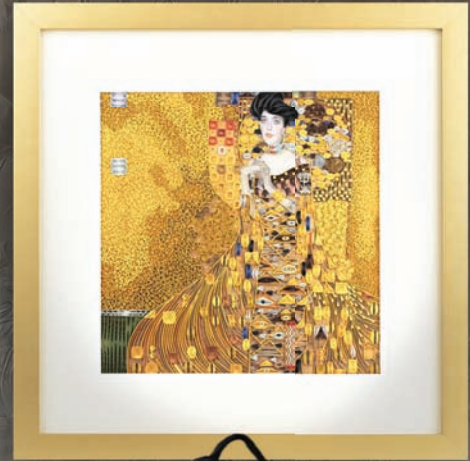

A-AS0008
Luncheon of the Boating
Party

A-AS0011
A Sunday Afternoon on the
Island of La Grande Jatte

A-AS0010
Spring Bouquet

A-AS0009
In the Meadow

A-AS0012
Sunflowers

A-AS0004
Lady with Fan

A-AS0005
The Lady in Gold

A-AS0007
The Path through the Irises

Framed Artist Series Collection

Our Framed Artist Series Collection are ready-to-hang quilted replications of your favorite masterpiece. From a distance, these re-imagined artworks looks like a painting, but up close they comes to life with exquisite texture and detail.