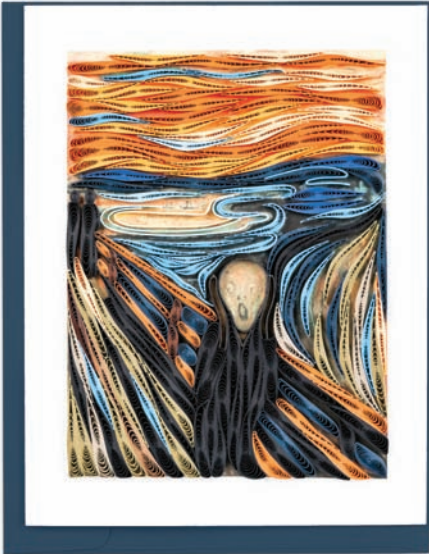

NEW DESIGNS!

Artist Series

Your favorite **masterpieces**, handcrafted with the intricate paper art of quilling
Includes coordinating colored envelope | Extra postage required for mailing | Sizes: 6" x 6", 7" x 5.5"

New 2024 Designs

AS0014
The Birth of Venus - Botticelli

AS0015
Almond Blossoms - Van Gogh

AS0016
Water Lilies 1916-19 - Monet

AS0017
The Basket of Apples - Cézanne

AS0013
The Scream - Munch

AS0004
Lady with Fan - Klimt

AS0005
Lady in Gold - Klimt

AS0007
The Path Through the Irises -

AS0009
In the Meadow - Renoir

AS0010
Spring Bouquet - Renoir

AS0012
Sunflowers - Van Gogh

AS0006
The Artist's Garden
at Giverny - Monet

AS0001
Starry Night - Van Gogh