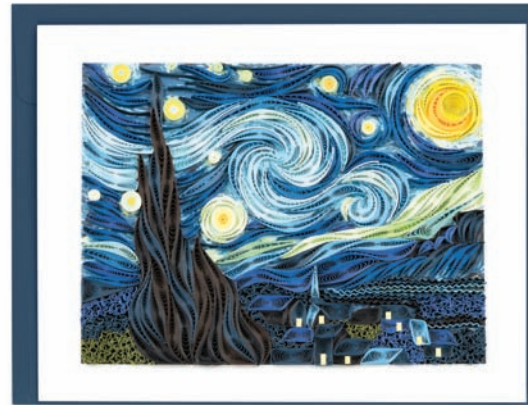

AS0005
Lady in Gold - Klimt

AS0007
The Path Through the Irises -

AS0009
In the Meadow - Renoir

AS0010
Spring Bouquet - Renoir

AS0012
Sunflowers - Van Gogh

AS0006
The Artist's Garden
at Giverny - Monet

AS0001
Starry Night - Van Gogh

AS0003
The Great Wave off
Kanagawa - Hokusai

AS0008
Luncheon of the
Boating Party - Renoir

AS0011
Sunday Afternoon on the
Island of La Grande Jatte - Seurat

AS0002
Two Women by the Shore,
Mediterranean - Cross

Framed

Starry Night

Greeting Card

Present Starry Night as the masterpiece it is in our ready-to-hang framed artist collection. Created in honor of our Guinness World Record title for the **Largest Quilling Paper Mosaic (Image)**, it's perfect to display in your store and show customers it's more than just a card, but also a work of art!