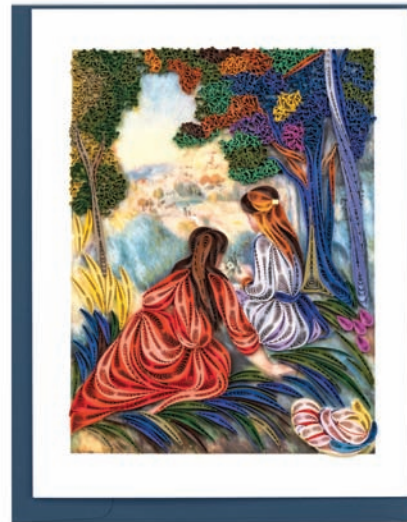

NEW DESIGNS!

Artist Series

Your favorite **masterpieces**, handcrafted with the intricate paper art of quilling
Includes coordinating colored envelope | Extra postage required for mailing | Sizes: 6" x 6", 7" x 5.5"

New 2024 Designs

AS0014
The Birth of Venus - Botticelli

AS0015
Almond Blossoms - Van Gogh

AS0016
Water Lilies 1916-19 - Monet

AS0017
The Basket of Apples - Cézanne

AS0013
The Scream - Munch

AS0004
Lady with Fan - Klimt

AS0005
Lady in Gold - Klimt

AS0007
The Path Through the Irises -

AS0009
In the Meadow - Renoir

AS0010
Spring Bouquet - Renoir

AS0012
Sunflowers - Van Gogh

AS0006
The Artist's Garden
at Giverny - Monet

AS0001
Starry Night - Van Gogh