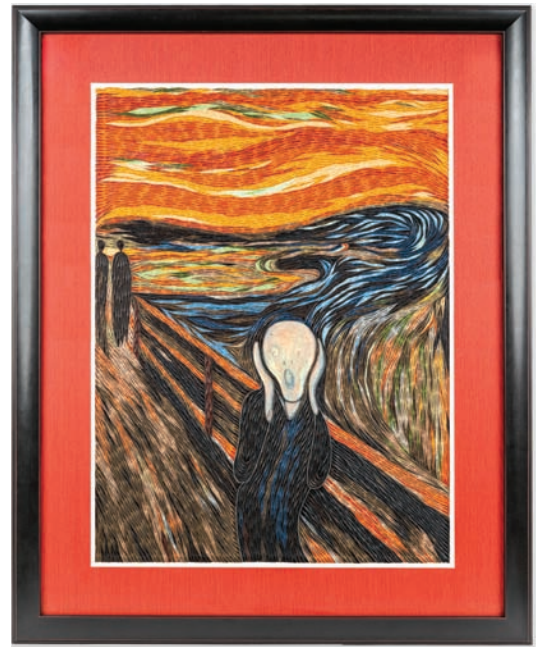

A-AS0007
The Path through the Irises

Framed Artist Series Collection

Our Framed Artist Series Collection are ready-to-hang quilted replications of your favorite masterpiece. From a distance, these re-imagined artworks looks like a painting, but up close they comes to life with exquisite texture and detail.

G-AS0003
The Great Wave off
Kanagawa
34" x 27"

G-AS0005
The Lady in Gold
32" x 32"

G-AS0010
Spring Bouquet
37 x 30"

G-AS0012
Sunflowers
32.25" x 27.75"

G-AS0013
The Scream
36.5" x 29.5"

G-AS0011
A Sunday Afternoon on the
Island of La Grande Jatte
29.75" x 37"