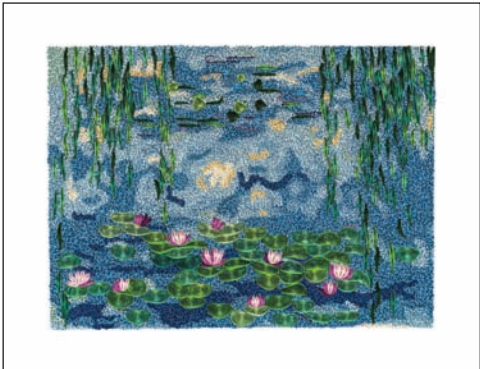

Art-Size Artist Series

Introducing our Art-Size Artist Series Collection. These masterpieces take 13 hours to handmade and are memorable home decor items. Each piece comes with a Gift-Ready luxury box.

Landscape: 16 in x 12 in | Square: 12 in x 12 in | Portrait: 12 in x 16 in

New 2024 Designs

A-AS0014

The Birth of Venus

A-AS0015

Almond Blossoms

A-AS0016

Water Lilies 1916-19