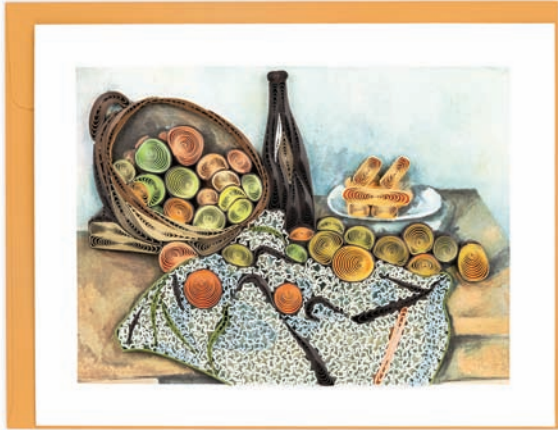

NEW DESIGNS!

Artist Series

Your favorite **masterpieces**, handcrafted with the intricate paper art of quilling
Includes coordinating colored envelope | Extra postage required for mailing | Sizes: 6" x 6", 7" x 5.5"

New 2024 Designs

AS0014
The Birth of Venus - Botticelli

AS0015
Almond Blossoms - Van Gogh

AS0016
Water Lilies 1916-19 - Monet

AS0017
The Basket of Apples - Cézanne

AS0013
The Scream - Munch

AS0004
Lady with Fan - Klimt