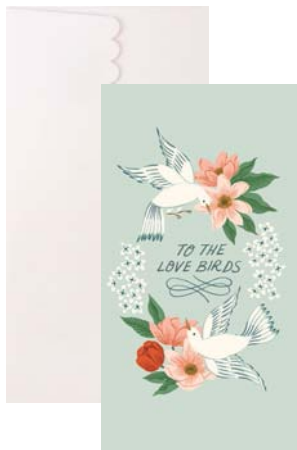

PURE ALCHEMY™

Cheeky salutations and pop-ups mixed with intricate laser-cutting.

R: $10.99

NEW | AVAILABLE MAY 2024

AL114 LOVE BIRDS

A pair of doves tie the knot between two golden hoops.

FRONT COPY
to the love birds

INSIDE COPY
blank

ENVELOPE
white with scalloped edge flap

*featuring: gold foil
packaging: poly jacket
size: 4" x 8"*

AL107 STRAWBERRIES

Sweet berries and tiny blooms are nestled within lush leaves.

FRONT COPY
have a sweet birthday

INSIDE COPY
blank

ENVELOPE
white with scalloped edge flap

*featuring: gold foil
packaging: poly jacket
size: 5" x 7"*